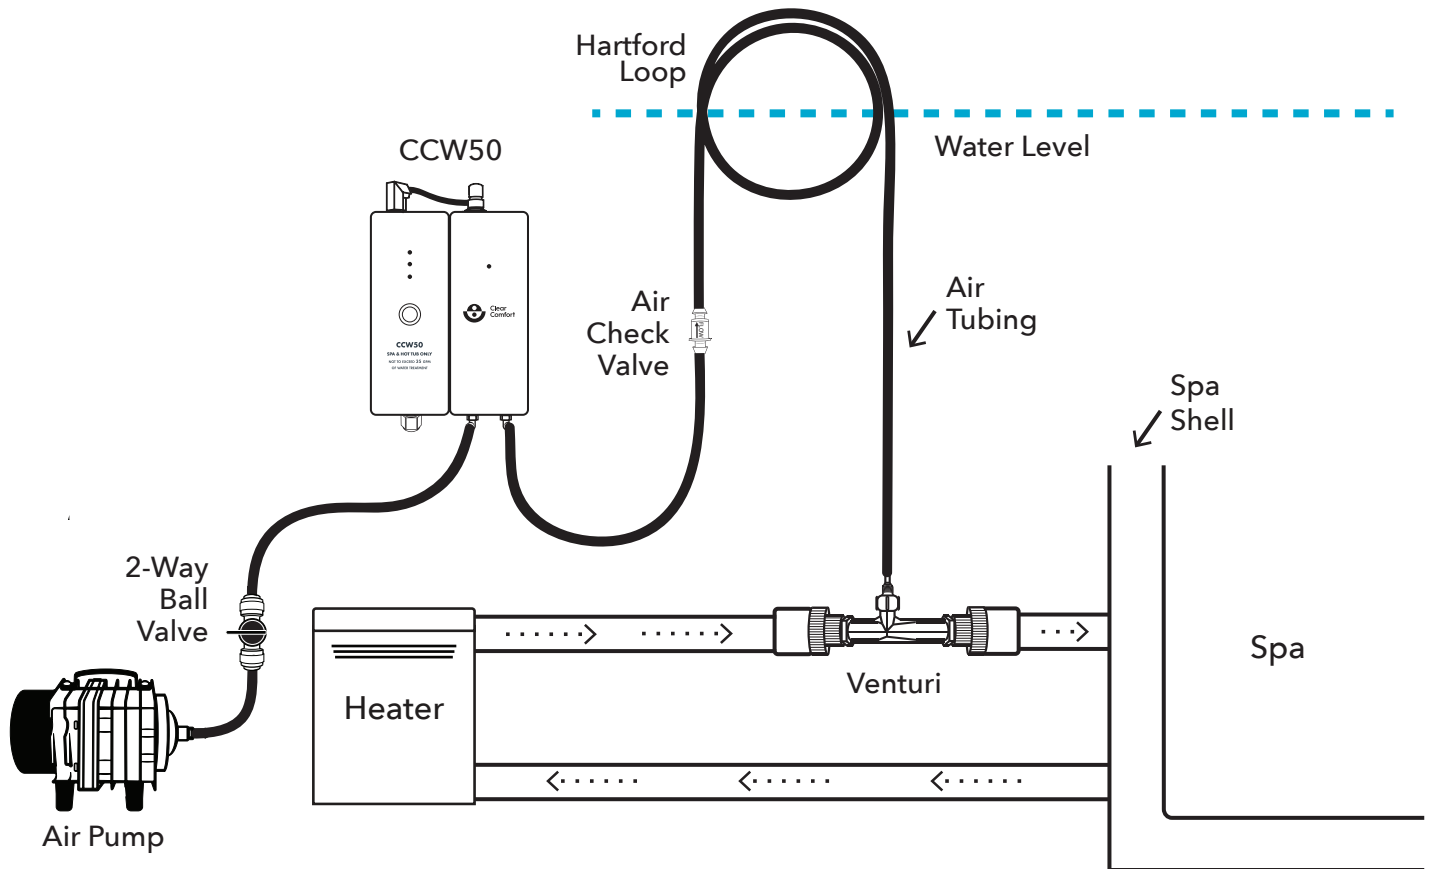

CLEAR COMFORT: Full System Diagram

CCW50 With a Booster Air Pump Kit

HAVE QUESTIONS? CONTACT US TODAY:

☎ 303.872.4477 ✉ info@clearcomfort.com 🌐 clearcomfort.com