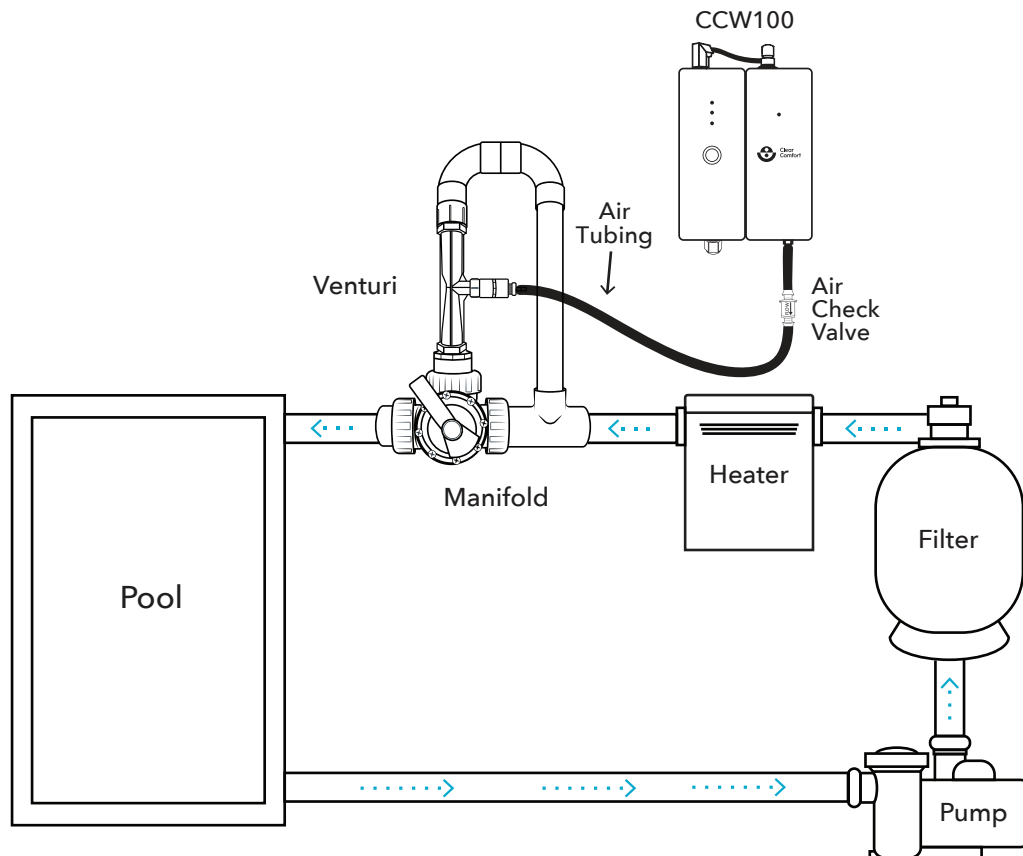

CLEAR COMFORT: Full System Diagram

CCW100 Manifold Injection

MANIFOLD INJECTION

Clear Comfort systems can be installed with passive or active venturi injection in the main return line after all other pool equipment (pump, filter and heater).